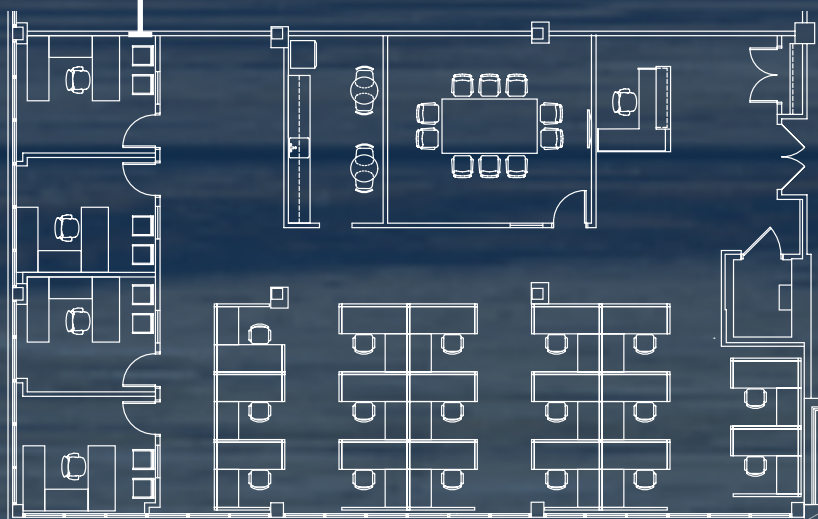

## GROUND FLOOR

3,632 RSF  
SPEC SUITE